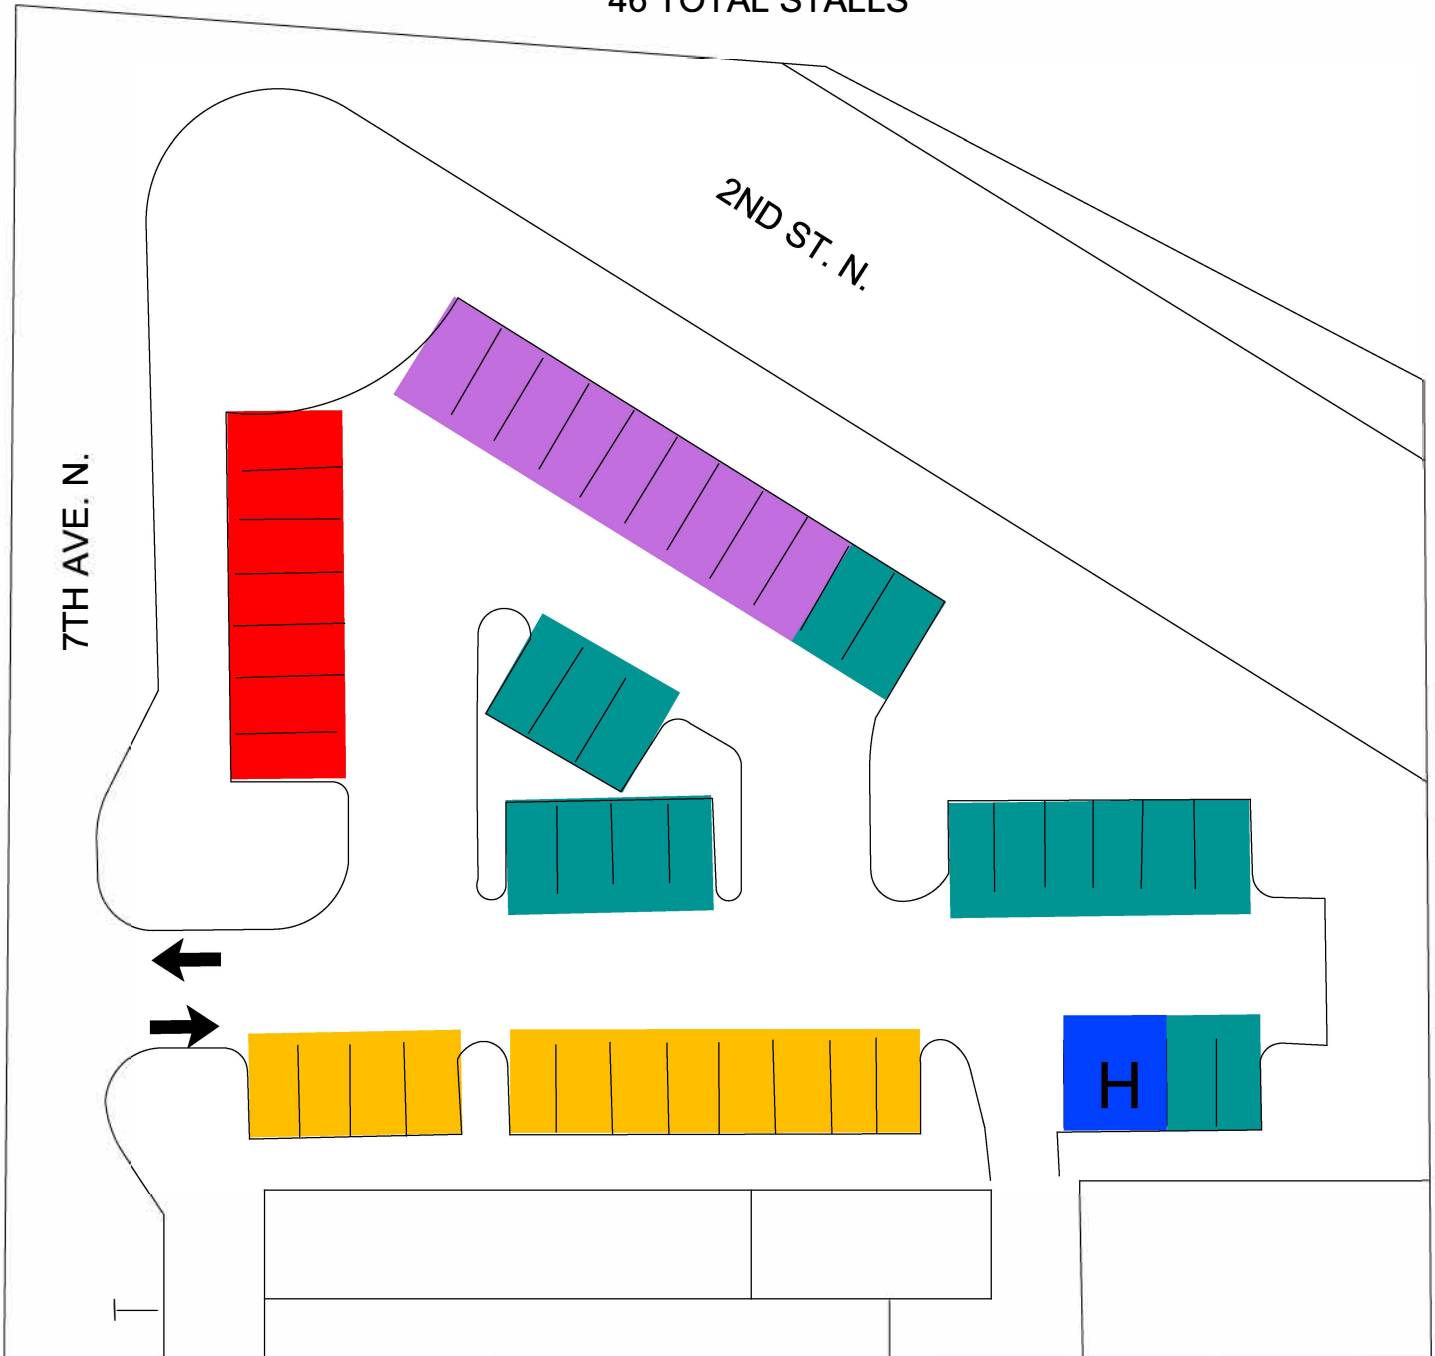

JUDICIAL LOT

-  17 RESERVED STALLS
-  7 METERED / "A" PERMIT STALLS
-  12 METERED ONLY STALLS
-  9 "A" PERMIT ONLY STALLS
- H 1 HANDICAP STALL

46 TOTAL STALLS

Rates:

Daily: \$1.00 per hour
2 hour limit and 4 hour limit parking meters

Quarterly: "A" permit - \$134.20 plus applicable sales tax
Reserved - \$215.14 plus applicable sales tax

Hours of Enforcement: 8:00 am to 6:00 pm Monday through Friday