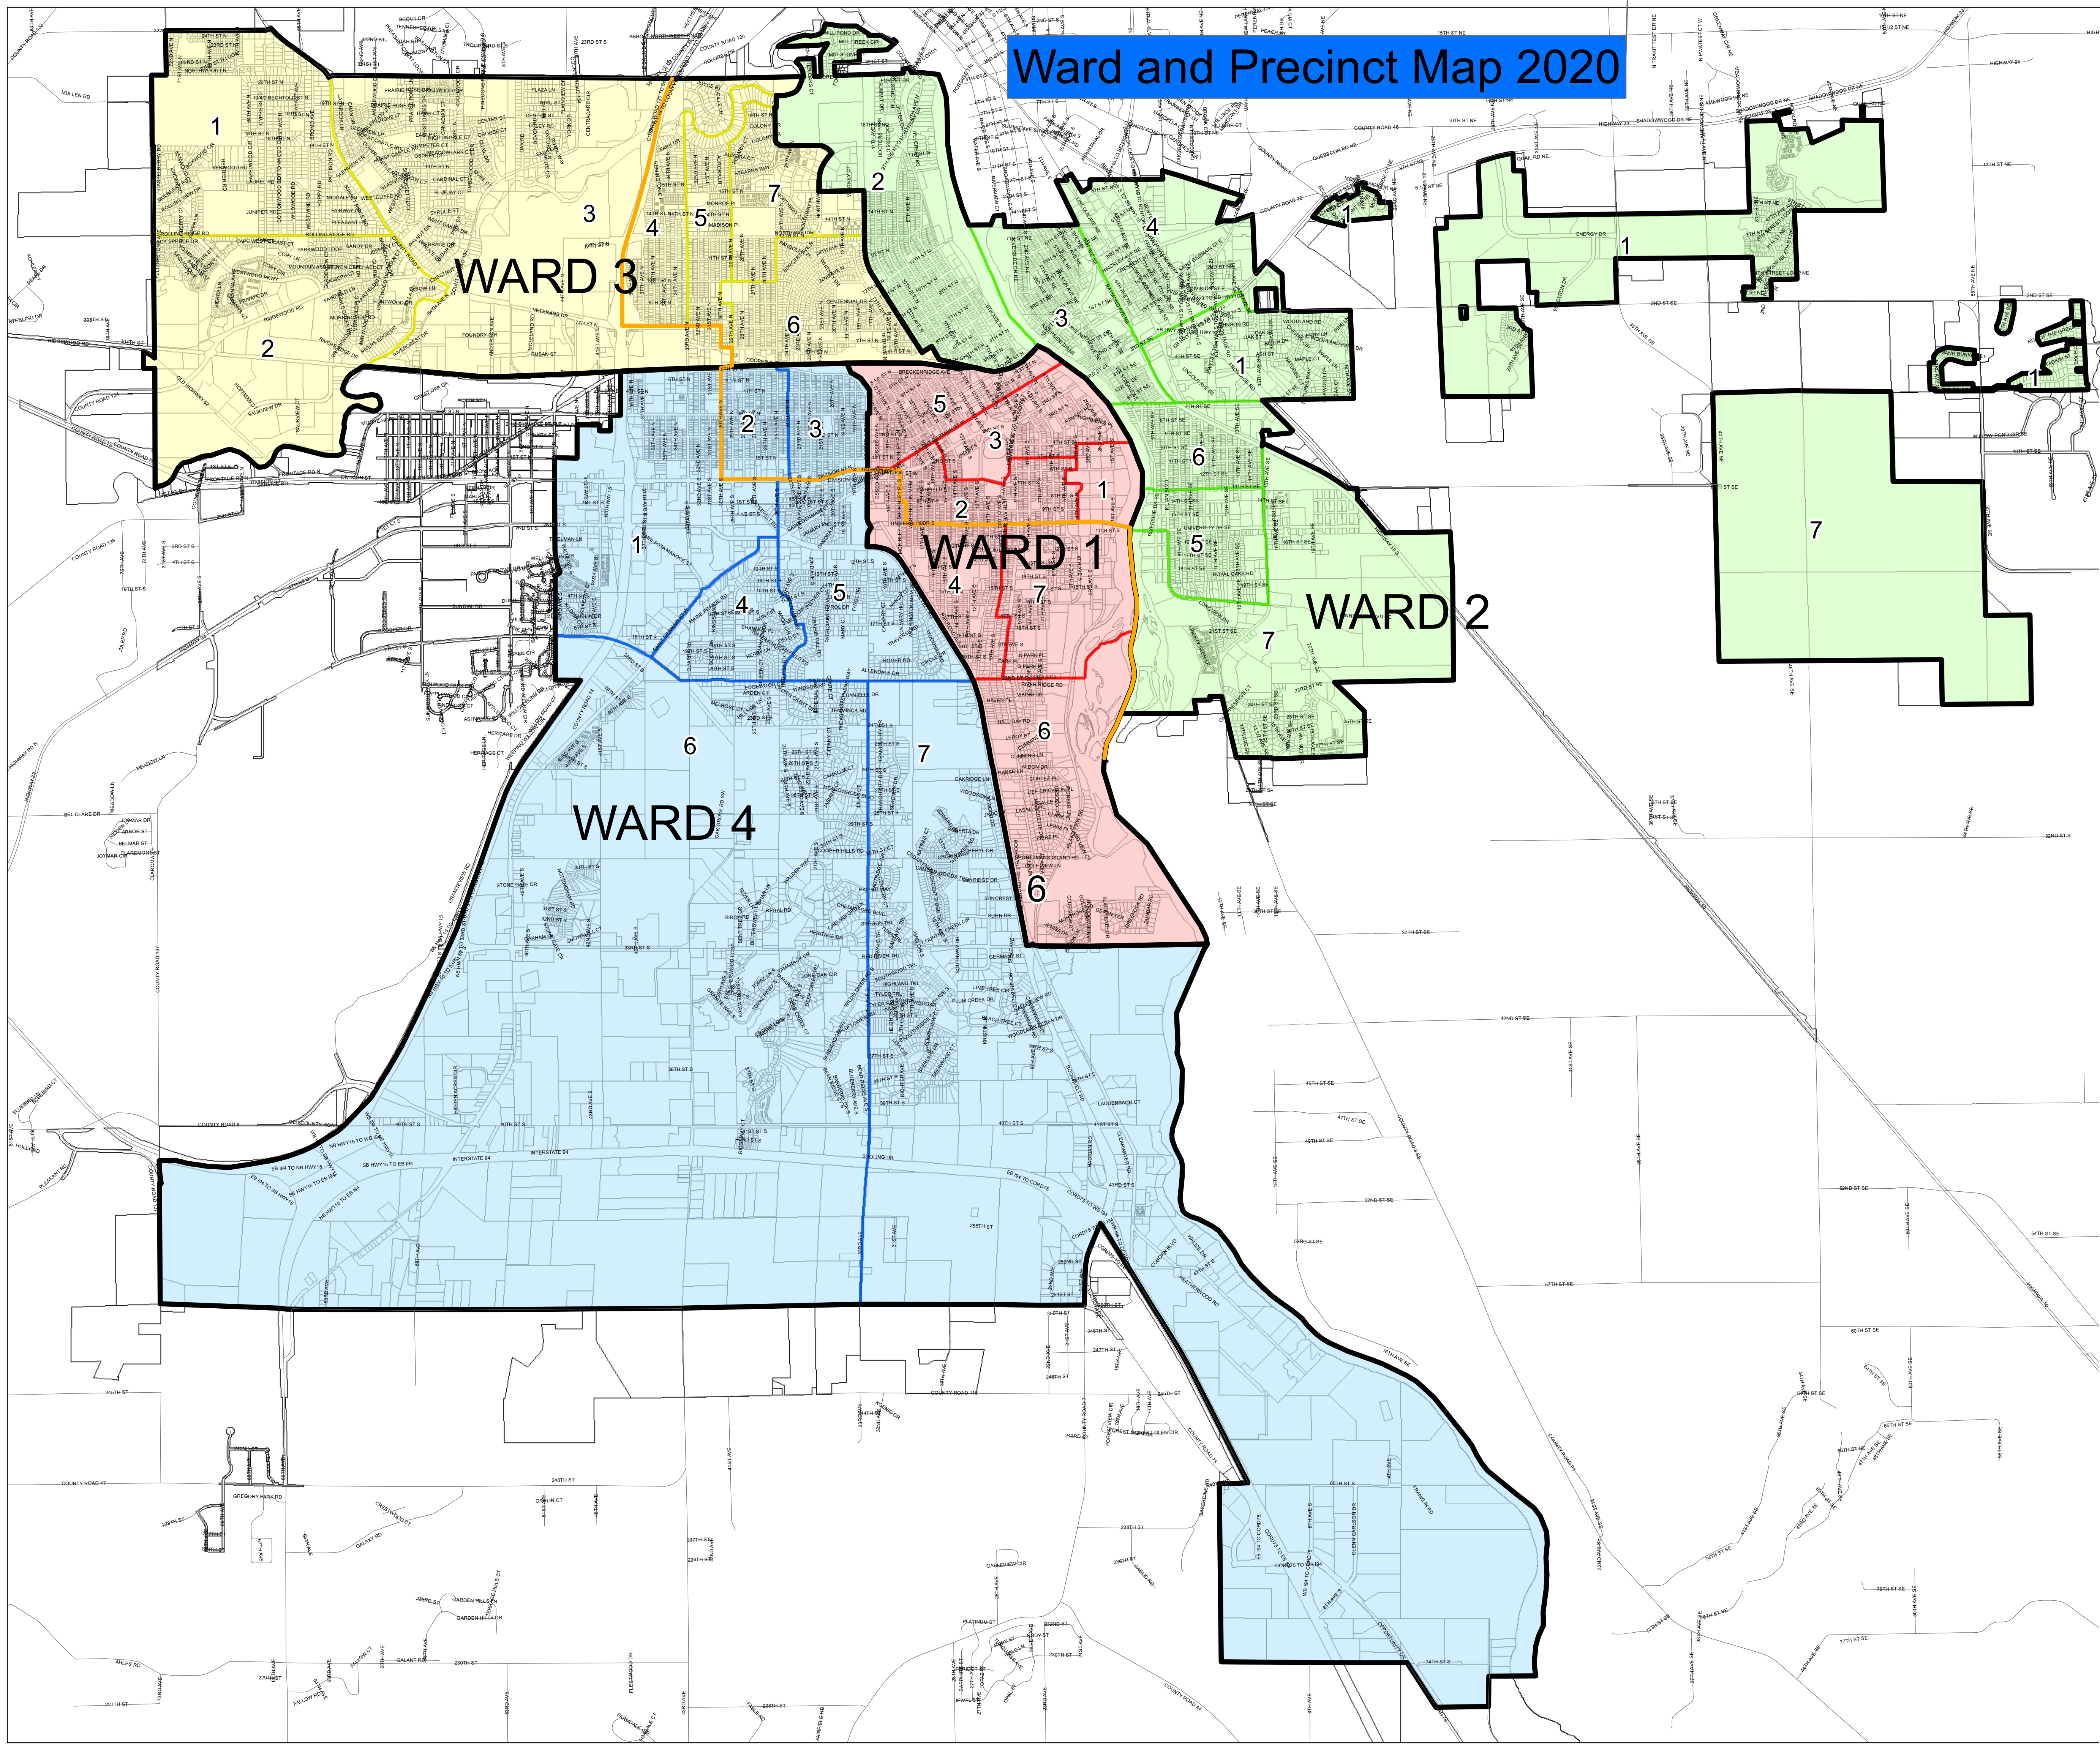

Ward and Precinct Map 2020

WARD	PCT	LOCATION
1	1	Southside Boys and Girls Club - 1205 6 th Avenue South
	2	St. Cloud Public Library - 1300 West St. Germain
	3	First Presbyterian Church - 340 5 th Ave. S.
	4	Lake George Municipal Complex - 1101 7 th Street South
	5	Police Station - 101 11 th Avenue North
	6	Holy Cross Lutheran Church - 2555 Clearwater Road
	7	Southside Boys and Girls Club - 1205 6 th Avenue South
2	1	Eastside Boys & Girls Club - 320 Raymond Ave NE
	2	Whitney Center - Clements Hall - 1527 Northway Drive
	3	Eastside Boys & Girls Club - 320 Raymond Ave NE
	4	Metro Transit Building - 665 Franklin Avenue Northeast
	5	Riverside Park Shelter - 1725 Kilian Blvd
	6	Central Maintenance Facility - 1200 15 th Avenue S.E.
	7	Riverside Park Shelter - 1725 Kilian Blvd
3	1	St. Michael's Church - 1036 County Road #4
	2	Westwood Community Church - 5719 Walnut Drive
	3	Westwood Community Church - 5719 Walnut Drive
	4	Municipal Athletic Complex - 5001 Veterans Drive
	5	St. Cloud Area YMCA - 2001 Stockinger Dr
	6	St. Cloud Area YMCA - 2001 Stockinger Dr
	7	Whitney Center - Olson Room - 1529 Northway Drive
4	1	Stearns History Museum - 235 33 rd Avenue South
	2	Redeemer Lutheran Church - 2719 3 rd Street North
	3	Seberger Park Shelter - 3 rd Street North and 21 st Avenue North
	4	Stearns History Museum - 235 33 rd Avenue South
	5	Church of the Holy Spirit - 2405 Walden Way
	6	Church of the Holy Spirit - 2405 Walden Way
	7	Grace United Methodist Church - 2615 Clearwater Road

Legend

- Ward Boundary
- 14A & 14B Boundary

"This map is neither a legally recorded map or survey and is to be used only for reference purposes. The City of St. Cloud assumes no responsibility for actual or consequential damage incurred as a result of using this data."