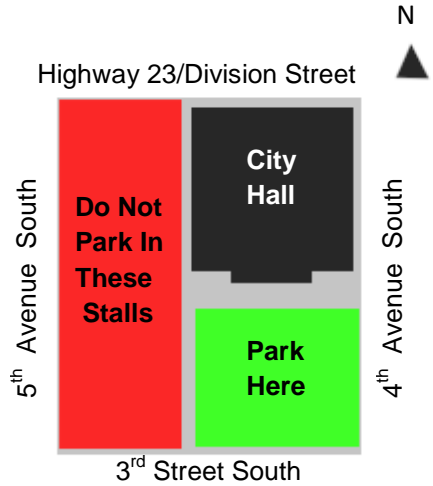

From North or South on Highway 10:

- Take Hwy 23 West to 5th Avenue South, turn left
- City Hall will be on the left

From South on Highway 15

- To Hwy 23, turn right
- Proceed 2.5 miles to 5th Avenue South, turn right
- City Hall will be on the left

From North on Highway 15:

- Follow Hwy 10 South to Hwy 23 West
- Take Hwy 23 West to 5th Avenue South, turn left
- City Hall will be on the left

Where to Park When You Arrive:

Enter the lot from 3rd Street and park in the area indicated in green.

City Hall's main entrance is thru the atrium adjacent to this parking area.