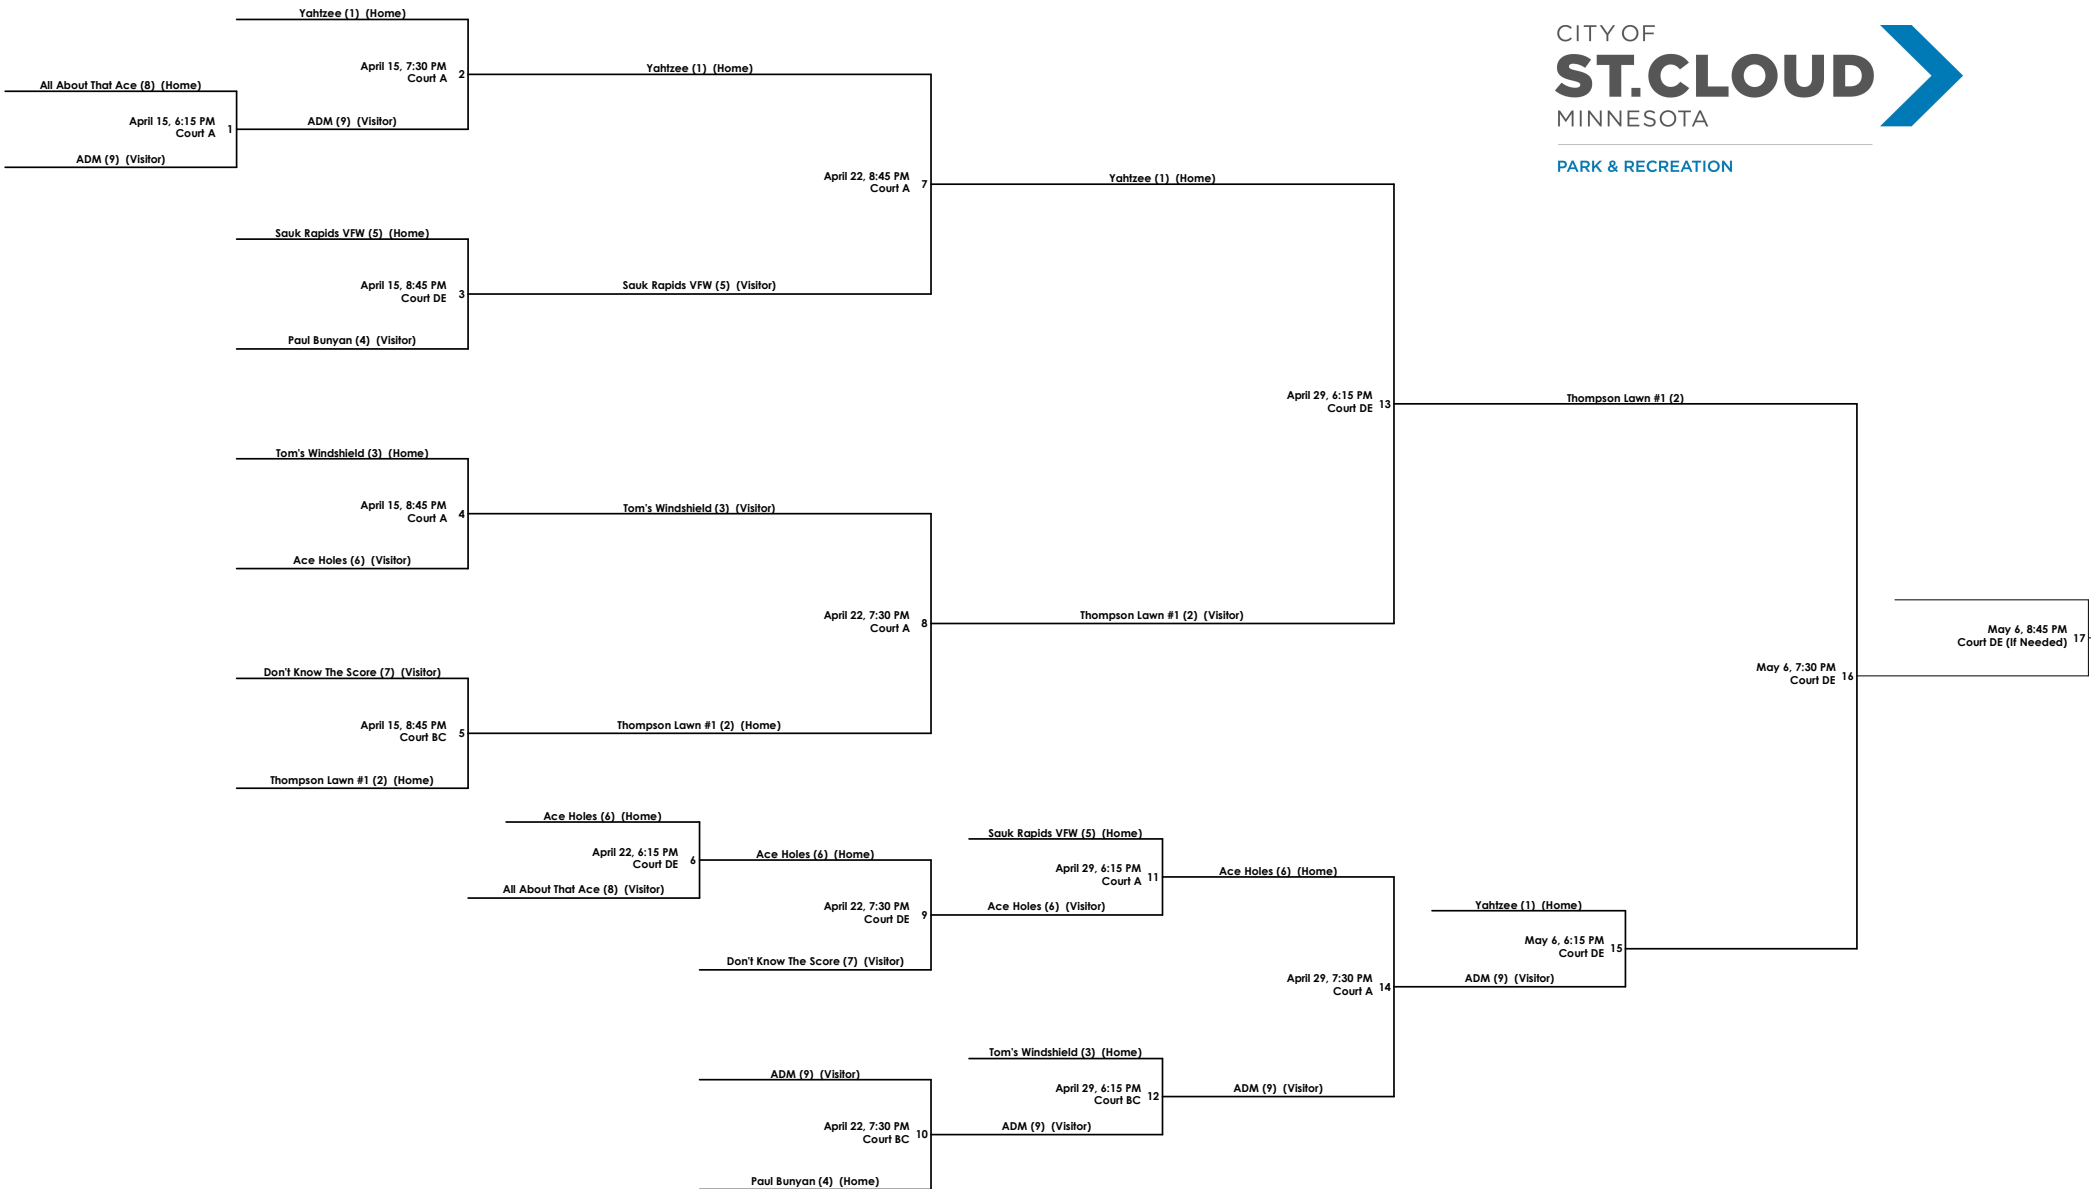

# St. Cloud Park and Recreation 2021 Adult Volleyball League Playoff Thursday Co-Rec Blue Division