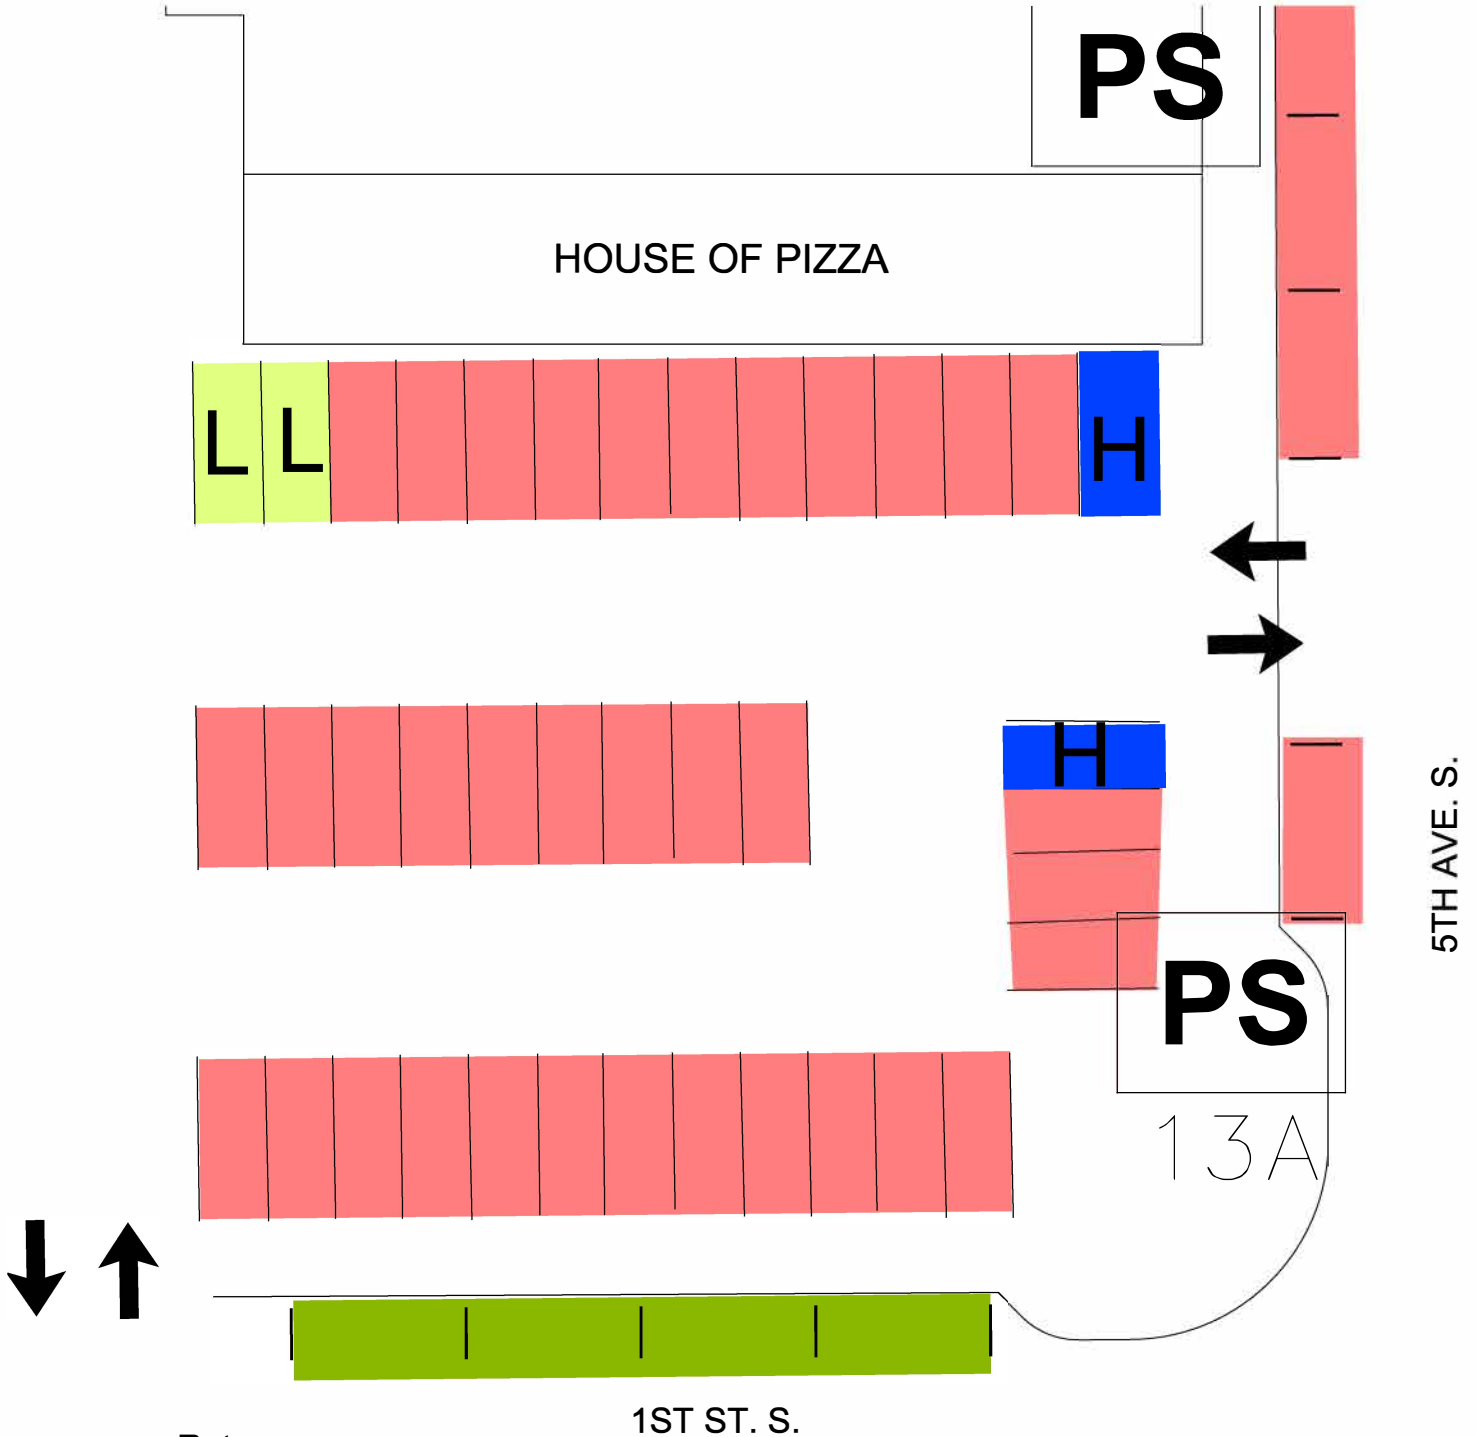

# RIVERBOAT LOT

- 35 PAY STATION ONLY STALLS
- L 2 LOADING STALLS
- H 2 HANDICAP STALLS

39 TOTAL STALLS

Rates:

Daily: \$1.00 per hour  
2 hour limit parking meters

Hours of Enforcement: 8:00 am to 6:00 pm Monday through Friday