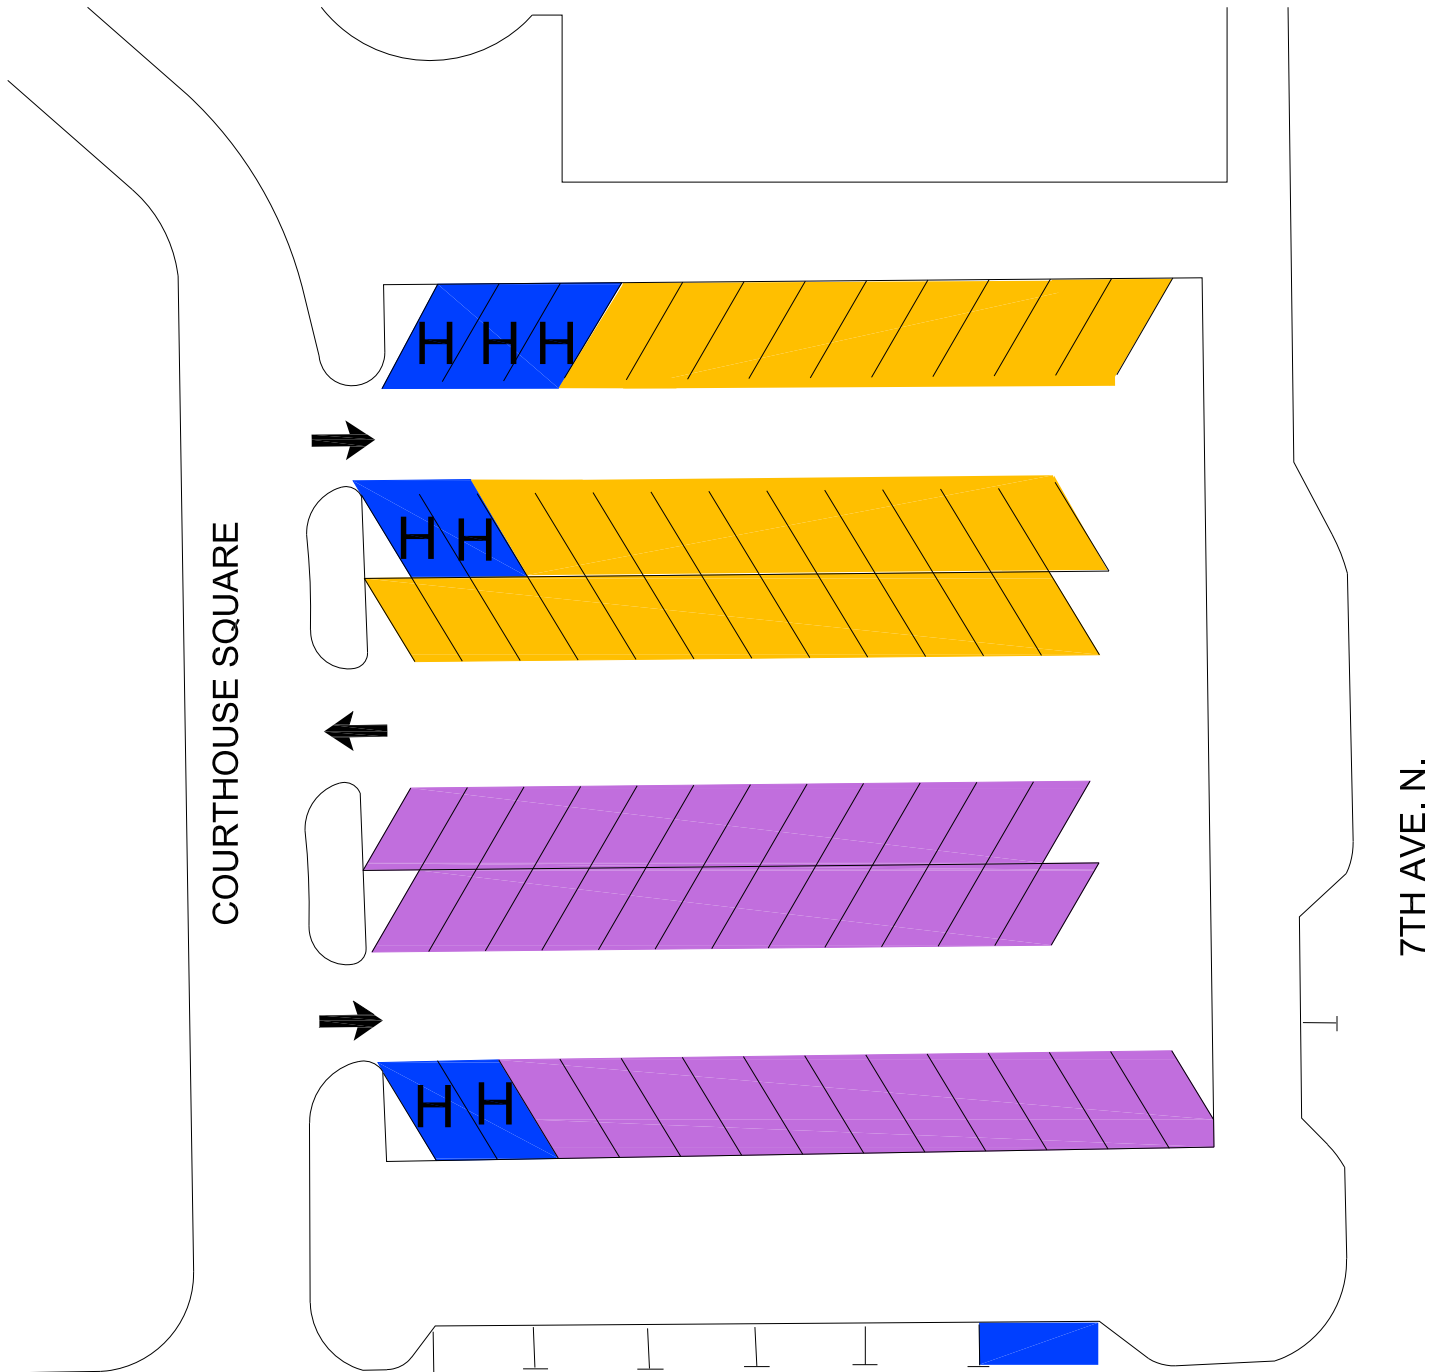

PLAZA LOT

- 35 "A" PERMIT STALLS
- 32 METERED ONLY STALLS
- H 7 HANDICAP STALLS

74 TOTAL STALLS

Rates:

Daily: \$0.50 per hour
1 hour limit parking meters

Quarterly Parking: "A" permit - \$122.00 plus applicable sales tax

Hours of Enforcement: 8:00 am to 6:00 pm Monday through Friday