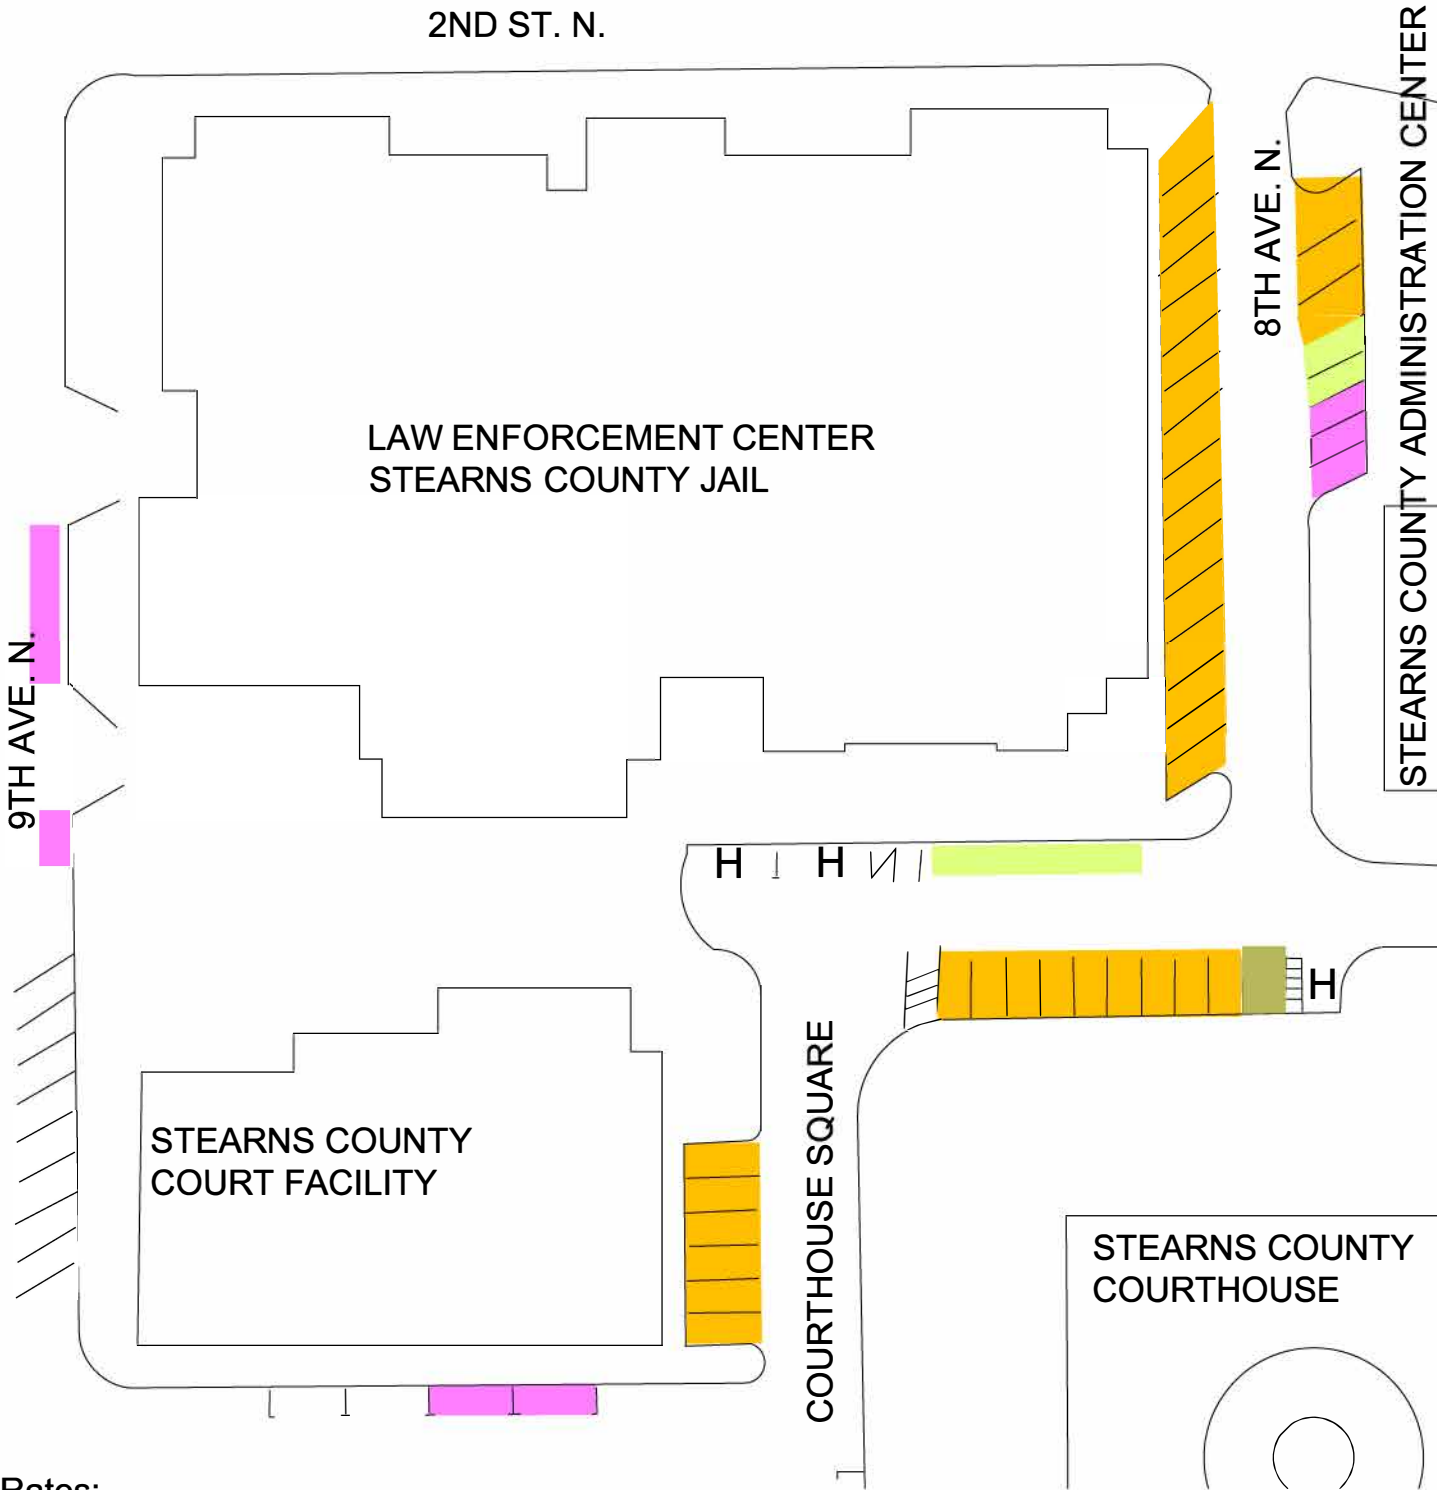

# LAW ENFORCEMENT LOT

- 34 METERED ONLY STALLS
- H 3 HANDICAP STALLS
- 3 PRIVATE RESERVED PARKING
- 1 DISABILITY PERMIT PARKING
- 4 LOADING ZONES
- 45 TOTAL STALLS

**Rates:**

Daily: \$1.00 per hour

1 hour limit parking meters