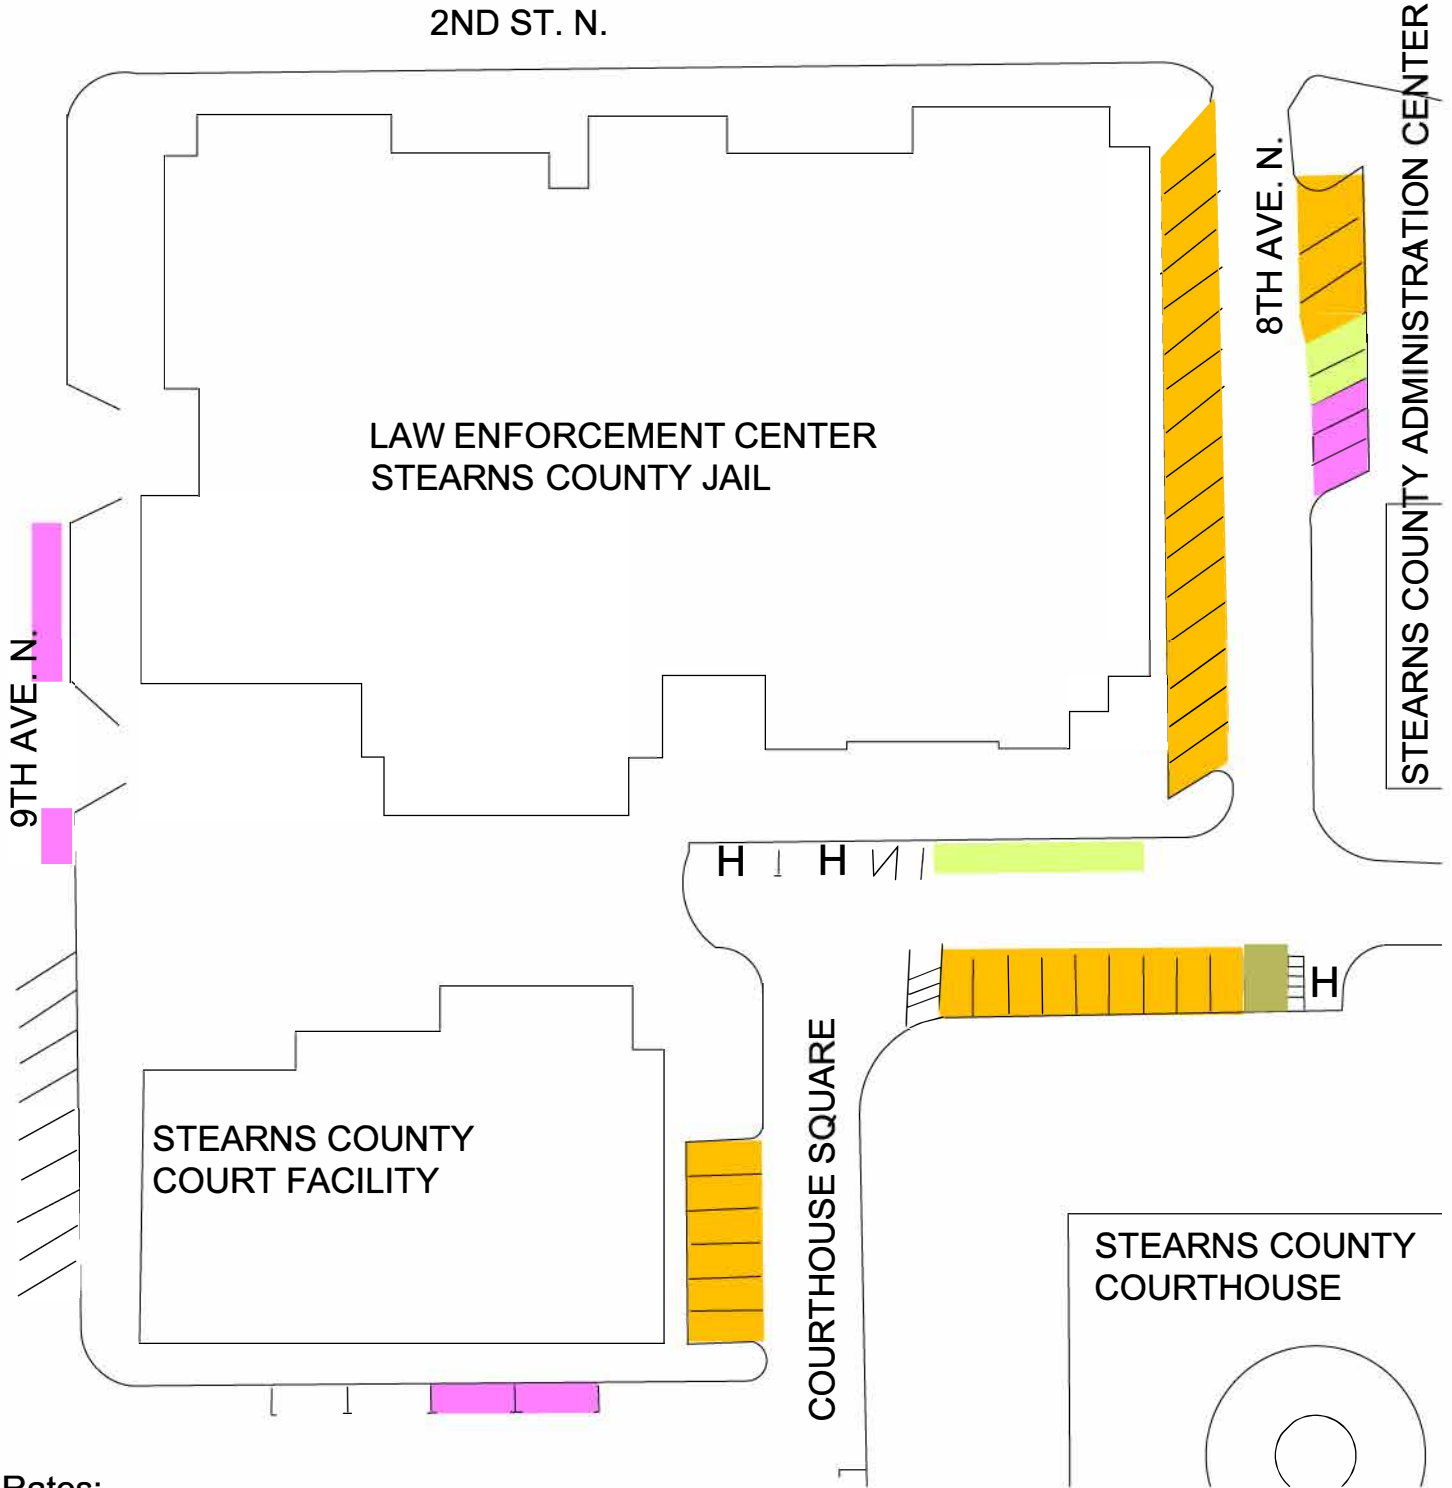

LAW ENFORCEMENT LOT

- 34 METERED ONLY STALLS
- H 3 HANDICAP STALLS
- 3 PRIVATE RESERVED PARKING
- 1 DISABILITY PERMIT PARKING
- 4 LOADING ZONES
- 45 TOTAL STALLS

Rates:

Daily: \$1.00 per hour

1 hour limit parking meters

Hours of Enforcement: 8:00 am to 6:00 pm Monday through Friday