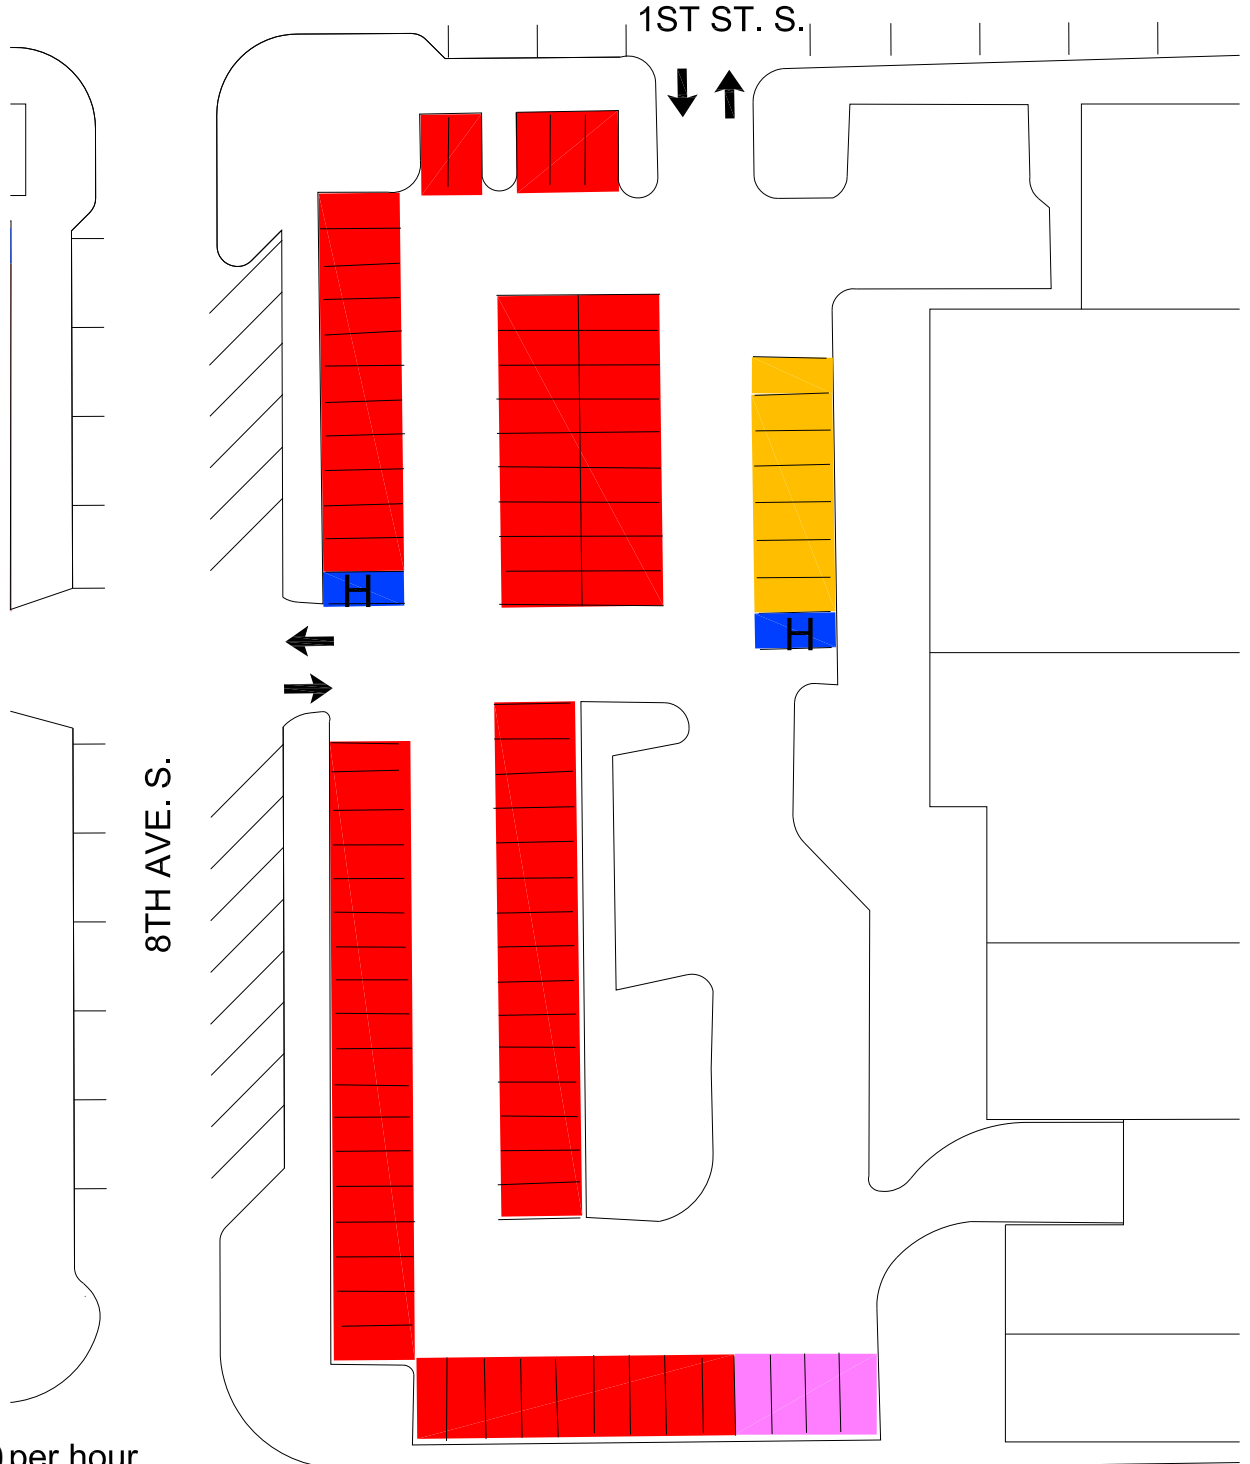

# CANOE LOT

- 76 METERED / "A" PERMIT STALLS
- 7 METERED ONLY STALLS
- H 2 HANDICAP STALLS
- 4 PRIVATE RESERVED STALLS

89 TOTAL STALLS

## Rates:

Daily: \$1.00 per hour

4 hour limit parking meters

Quarterly Parking: "A" permit - \$134.20 plus applicable sales tax

Hours of Enforcement: 8:00 am to 6:00 pm Monday through Friday

TH 23