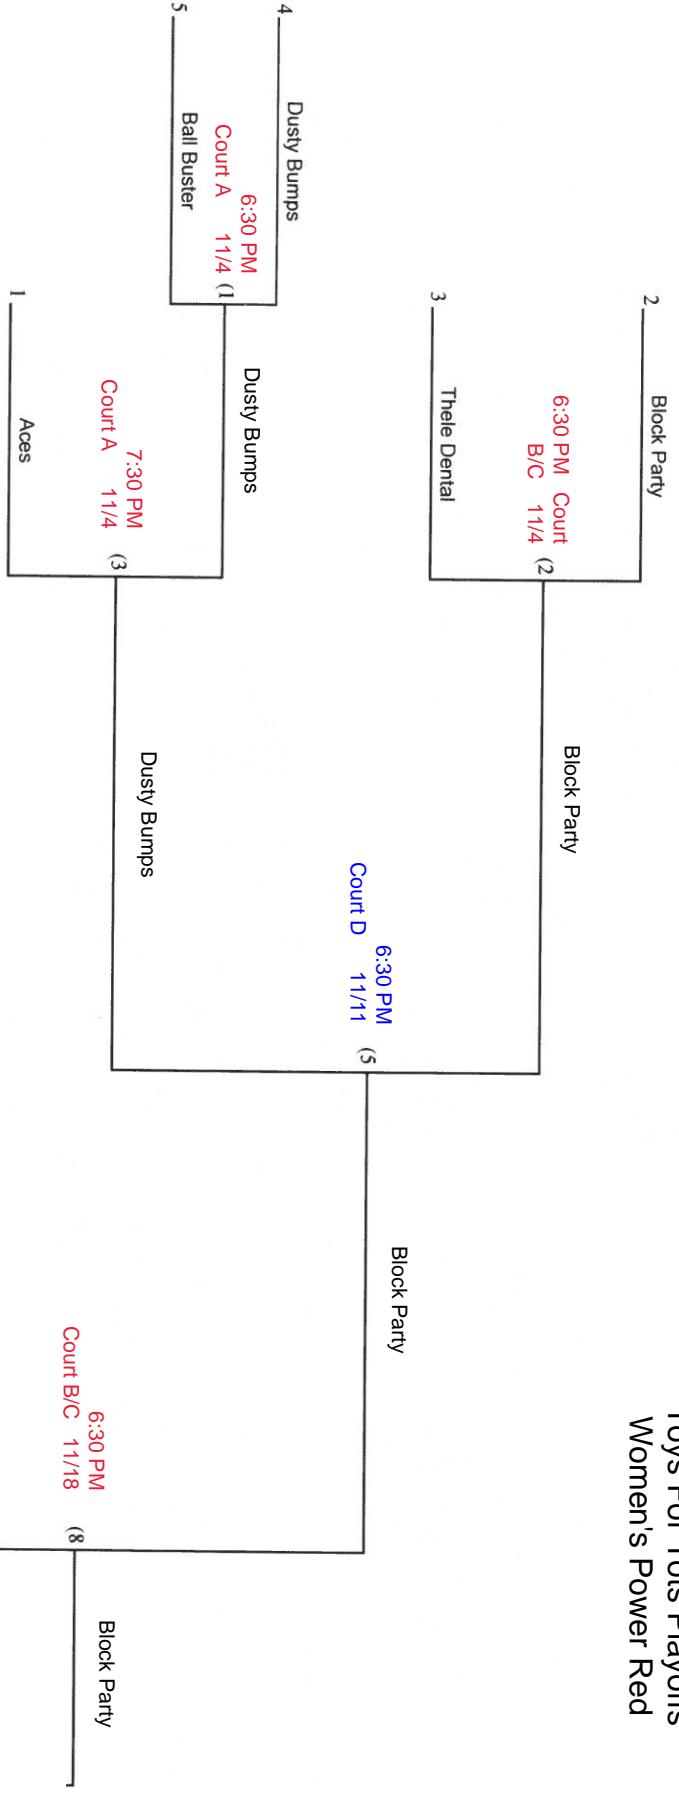

St. Cloud Park and Recreation  
2019 Fall Volleyball Leagues  
Toys For Tots Playoffs  
Women's Power Red

Loser's Bracket