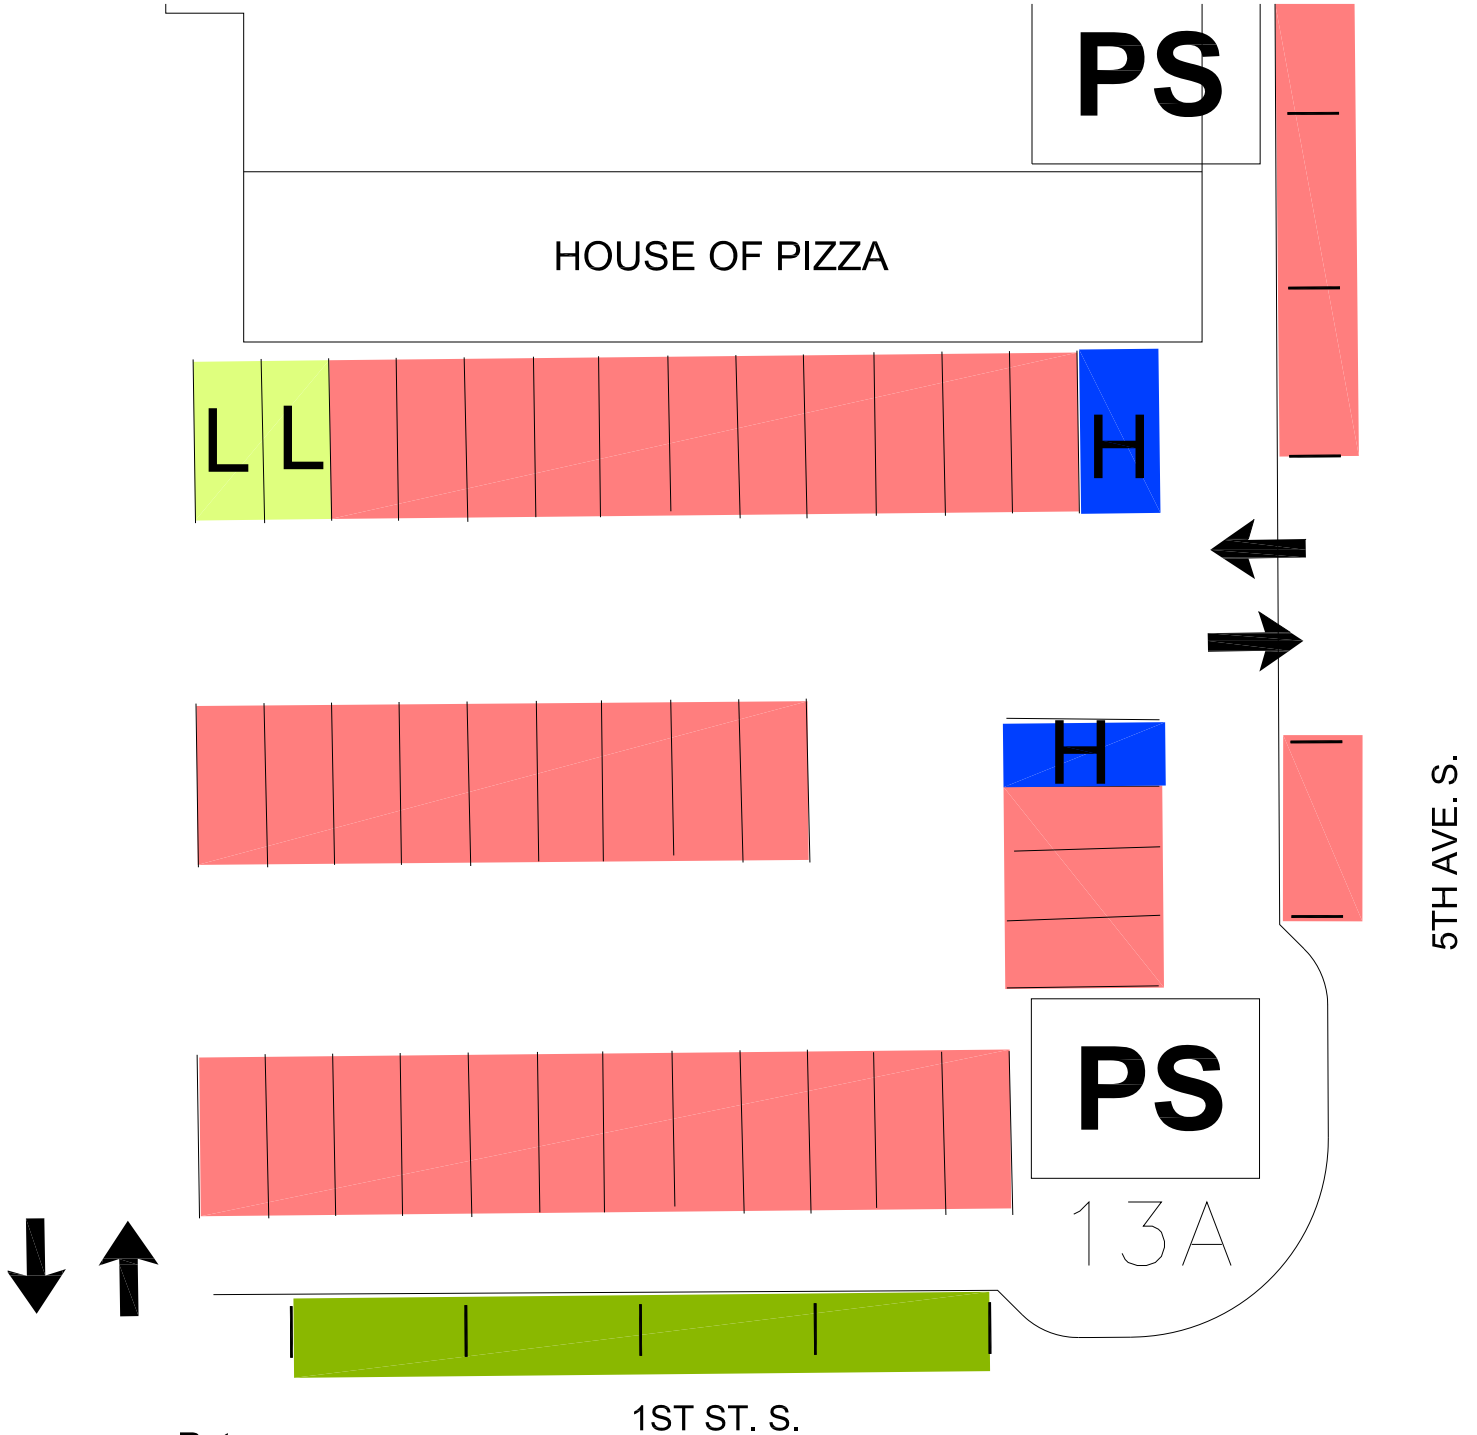

# RIVERBOAT LOT

- 35 PAY STATION ONLY STALLS
- L 2 LOADING STALLS
- H 2 HANDICAP STALLS

39 TOTAL STALLS

Rates:

Daily: \$0.50 per hour  
2 hour limit parking meters

Hours of Enforcement: 8:00 am to 6:00 pm Monday through Friday