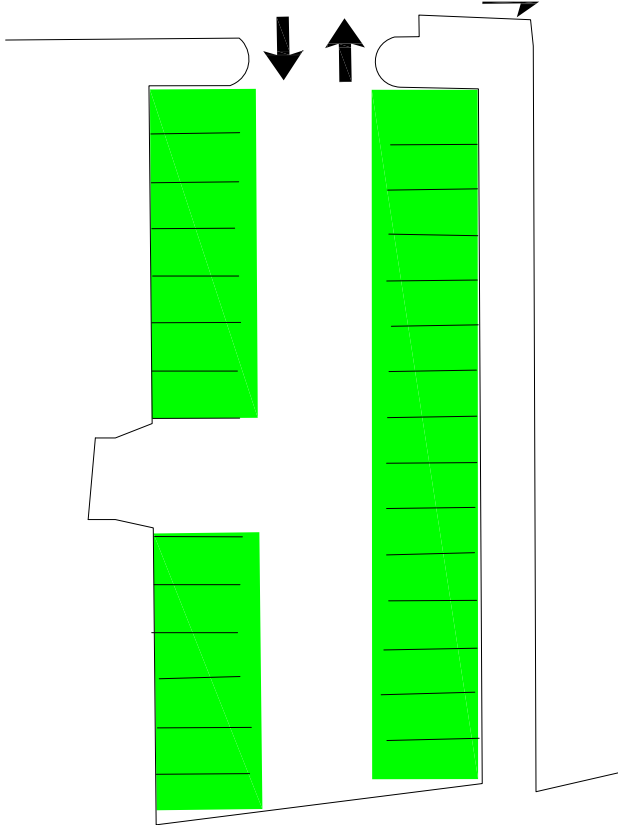

RIVER'S EDGE LOTS

2ND ST. N.

RIVER'S EDGE NORTH

28 "C" PERMIT STALLS

28 TOTAL STALLS

Rates:

Quarterly: "C" permit - \$71.71 plus applicable sales tax

Hours of Enforcement: 8:00 am to 6:00 pm Monday through Friday

RIVER'S EDGE SOUTH

25 METERED OR "C" PERMIT STALLS

H 2 HANDICAP STALLS

27 TOTAL STALLS

Rates:

Daily: \$0.50 per hour
4 hour limit parking meters

Quarterly: "C" permit - \$71.71 plus applicable sales tax

Hours of Enforcement: 8:00 am to 6:00 pm Monday through Friday