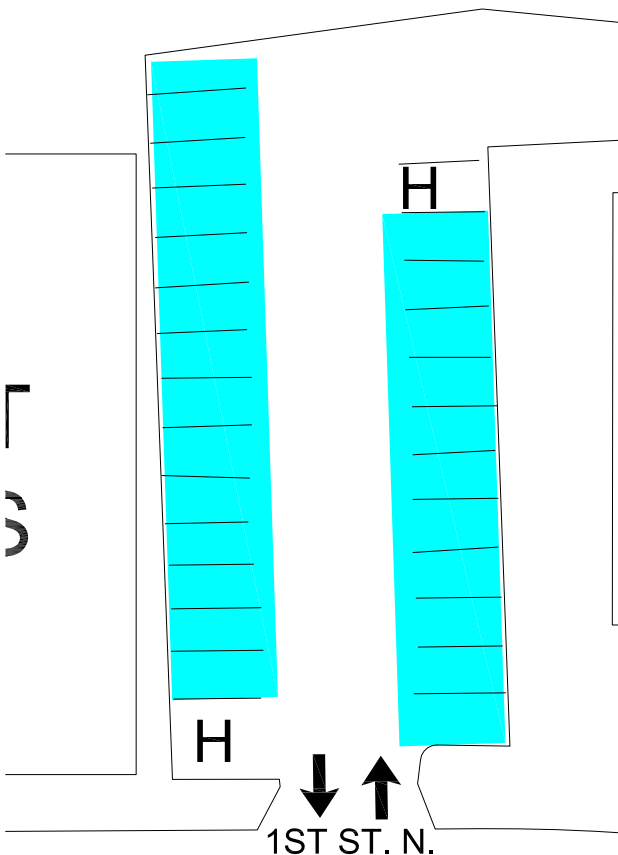

RIVER'S EDGE LOTS

2ND ST. N.

RIVER'S EDGE NORTH

28 "C" PERMIT STALLS

28 TOTAL STALLS

Rates:

Quarterly: "C" permit - \$71.71 plus applicable sales tax

Hours of Enforcement: 8:00 am to 6:00 pm Monday through Friday

RIVER'S EDGE SOUTH

25 METERED OR "C" PERMIT STALLS

H 2 HANDICAP STALLS

27 TOTAL STALLS

Rates:

Daily: \$0.50 per hour
4 hour limit parking meters

Quarterly: "C" permit - \$71.71 plus applicable sales tax

Hours of Enforcement: 8:00 am to 6:00 pm Monday through Friday