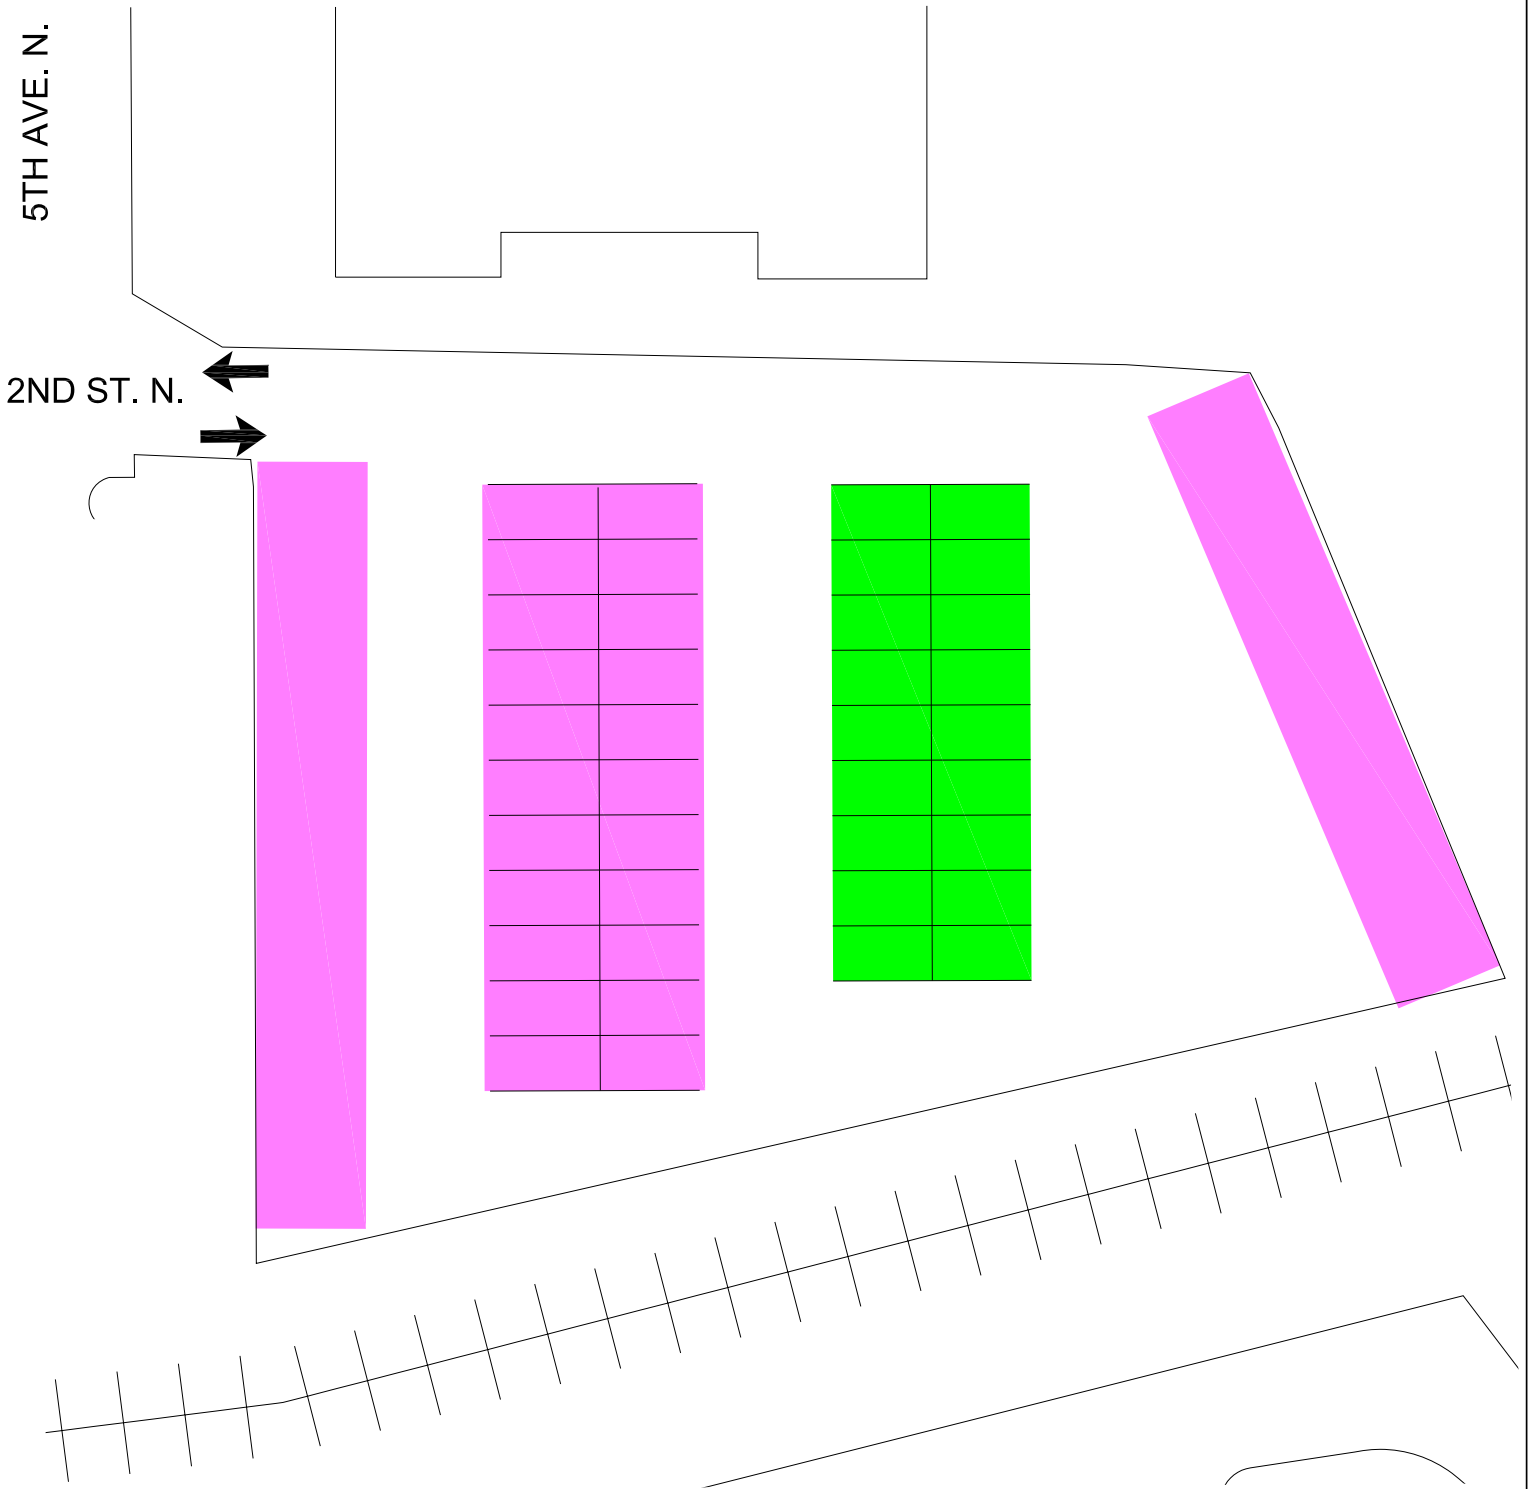

# MATHEW HALL LOT

- 18 "C" PERMIT STALLS
- PRIVATE RESERVED STALLS

18 TOTAL STALLS

Rates:

Quarterly: "C" permit - \$71.71 plus applicable sales tax

Hours of Enforcement: 8:00 am to 6:00 pm Monday through Friday