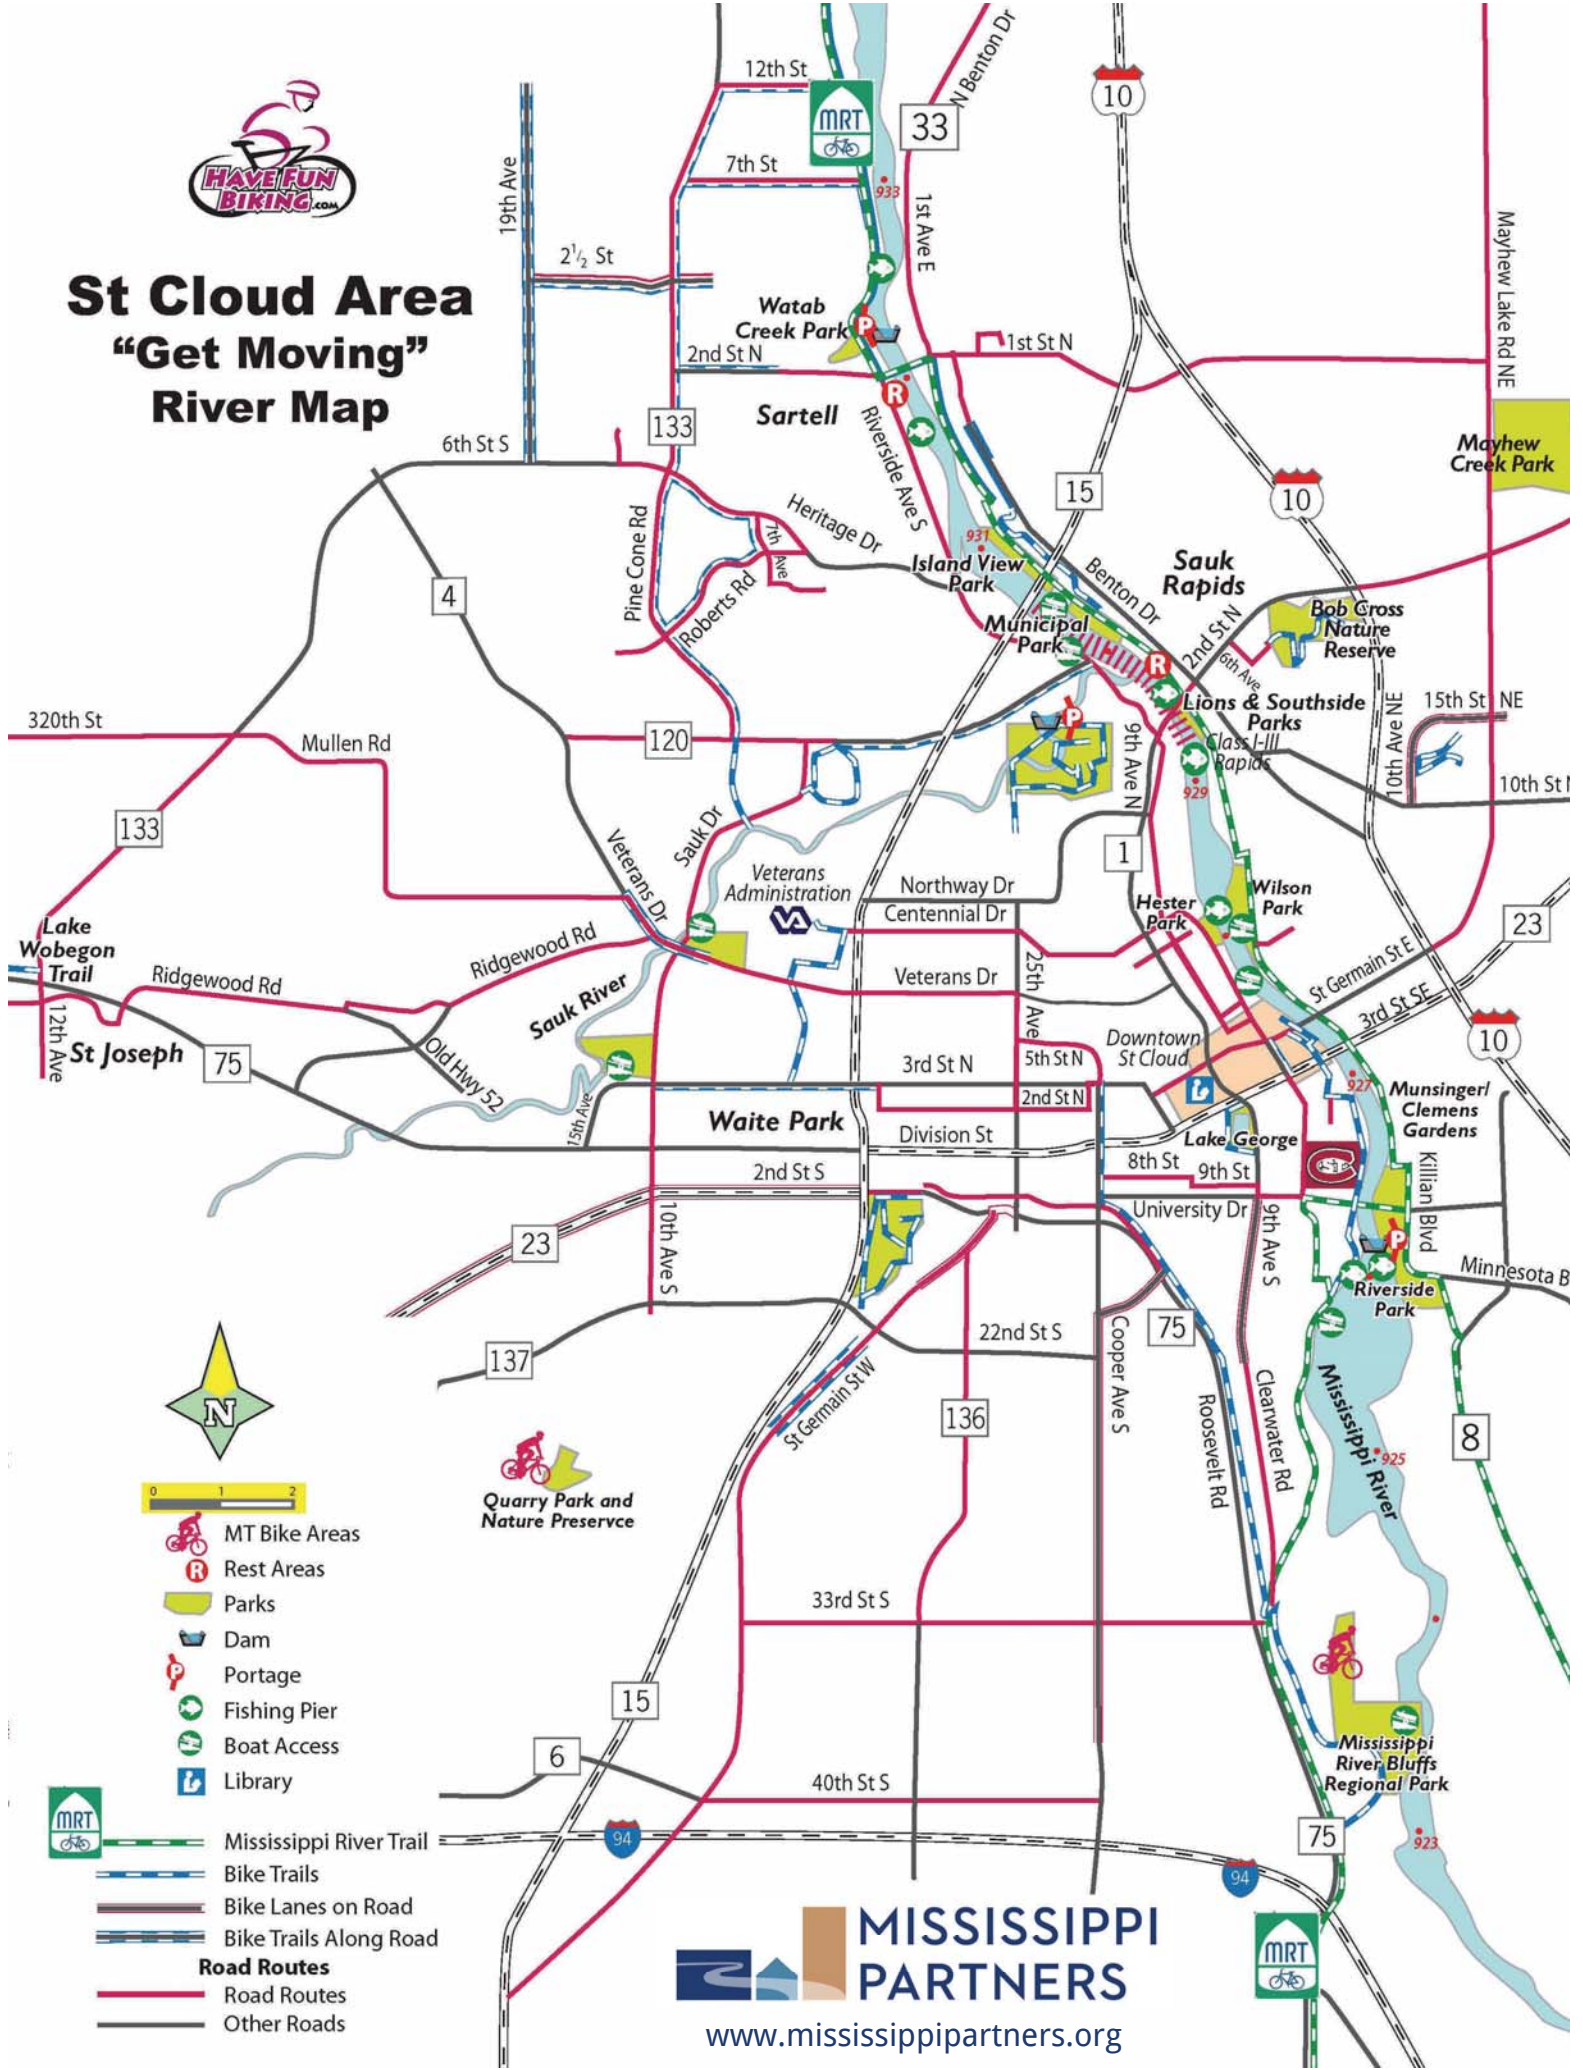

St Cloud Area "Get Moving" River Map

- MT Bike Areas
- Rest Areas
- Parks
- Dam
- Portage
- Fishing Pier
- Boat Access
- Library

- Mississippi River Trail
- Bike Trails
- Bike Lanes on Road
- Bike Trails Along Road

Road Routes

- Road Routes
- Other Roads

www.mississippipartners.org